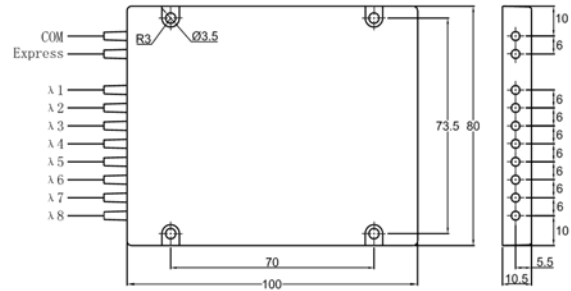

4-Channel Coarse Wavelength Division Multiplexer

4-Channel CWDM are based on thin film filter technology. They can be used in high-power applications in WDM systems. The products adopt hermetic package craft and environmental stability. CWDM can solve the shortage of fiber and transparent transmission of business, and reduce the cost of network building. With low-cost low power consumption and small compact, it is widely used in metro aggregation and access layer to do transmission on a short time.

The products are Telcordia GR-1221/1209-CORE qualified, and RoHS compliant.

Features

- Low insertion loss
- Wide pass band
- High channel isolation
- High stability and reliability
- Epoxy free on optical path

Applications

- Line monitoring
- WDM network
- Telecommunication
- Cellular Application
- Fiber optical amplifier
- Access Network

Performance Specifications

Parameter		MUX	DEMUX
Operating Wavelength (nm)		1460-1610nm	
Center Wavelength Accuracy (nm)		± 0.5	
Channel Spacing (GHz)		20nm	
Channel Passband (@-0.5dB bandwidth) Min.(nm)		>15	
Insertion Loss (dB)		< 2.0	
Channel Uniformity (dB)		< 0.8	
Channel Ripple (dB)		< 0.3	
Isolation (dB)	Adjacent	N/A	>30
	Non-adjacent	N/A	>40
Insertion Loss Temperature Sensitivity (dB/°C)		<0.005	
Wavelength Temperature Shifting (nm/ °C)		<0.002	
Polarization Dependent Loss (dB)		<0.15	
Polarization Mode Dispersion (ps)		<0.1	
Directivity (dB)		>50	
Return Loss (dB)		>45	
Maximum Power Handling (mW)		500	
Operating Temperature (°C)		-30 ~+85	
Storage Temperature (°C)		-40 ~+85	
Package Dimension (mm)		L100 x W80 x H10.5	

**Specifications may change without notice.

Order information

CWDM-①-②-③③-④④-⑤⑤-⑥⑥

①	②	③③	④④	⑤⑤	⑥⑥
Channel	Configura-tion	1st Channel	Fiber Di- ameter	Fiber Length	Connector
4:4 Channel	M:Mux D:DeMux	51:1510nm 53:1531nm 55:1551nm 57:1571nm XX: Others	25:250um 90:900um 20:2.0mm 30: 3.0mm XX: Others	05:0.5m 10:1.0m 15:1.5m XX:Others	00:None FP: FC/PC FA: FC/APC SP: SC/PC SA: SC/APC ST: ST/PC LP: LC/PC LA: LC/APC X: Others